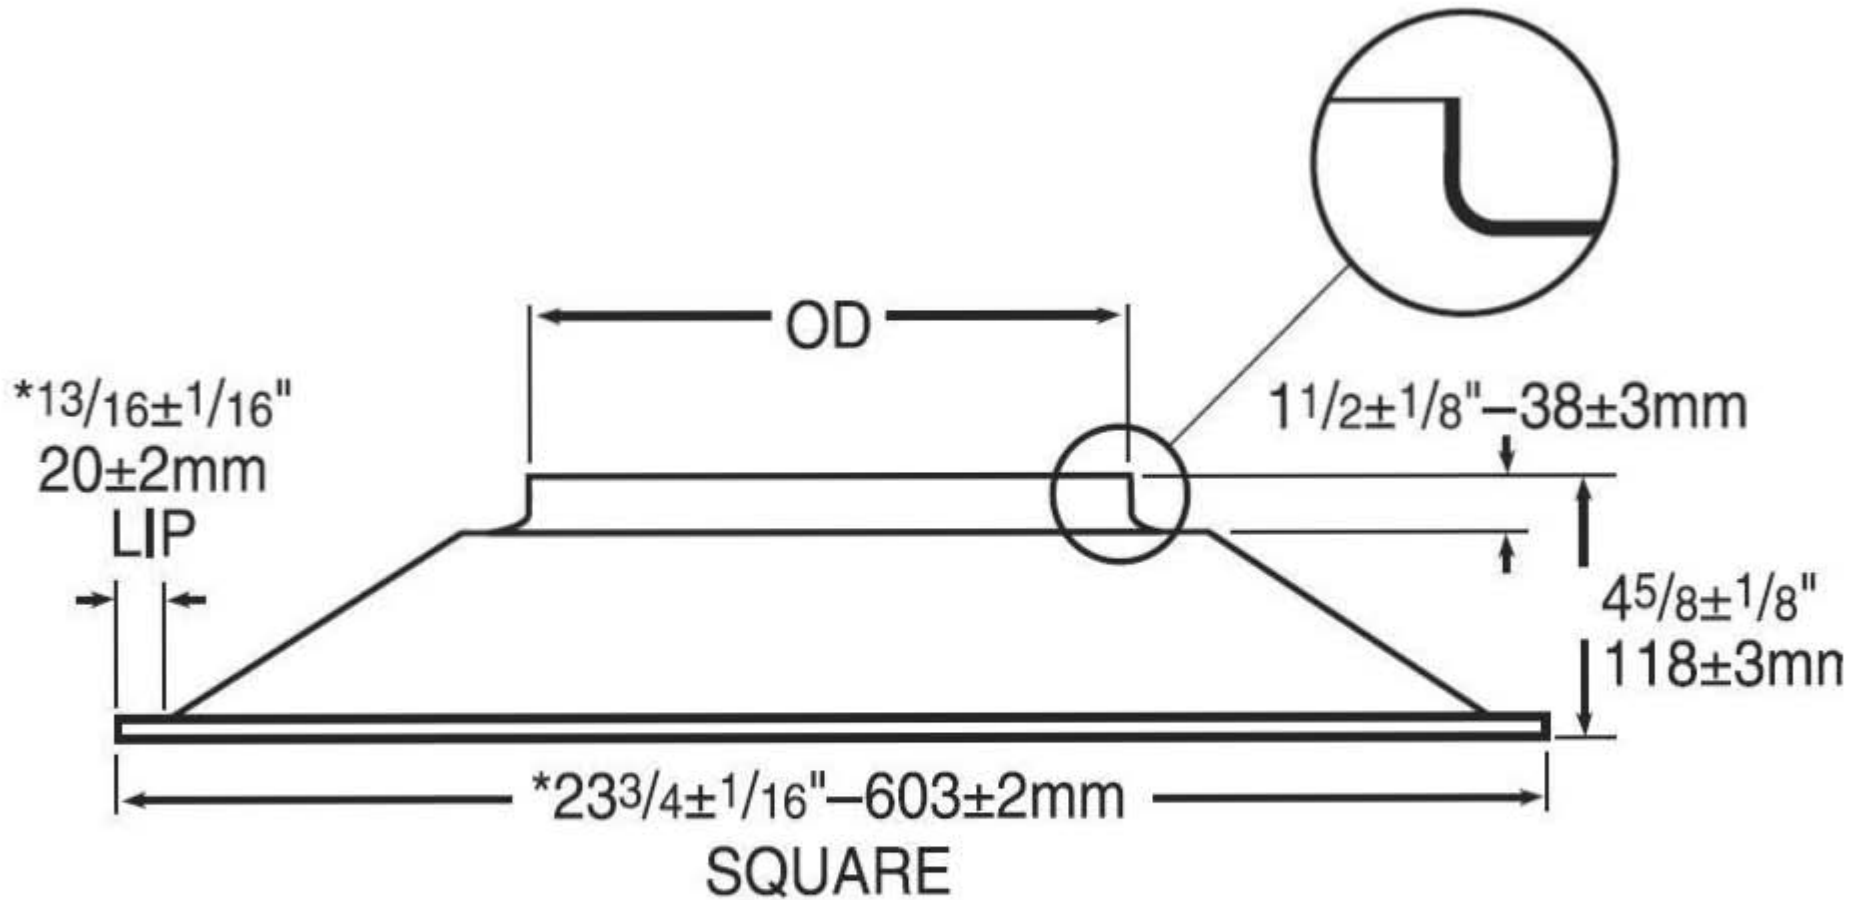

NECK SECTION

*595 ± 2mm Square with 16 ± 2mm lip available
—specify 595mm square.