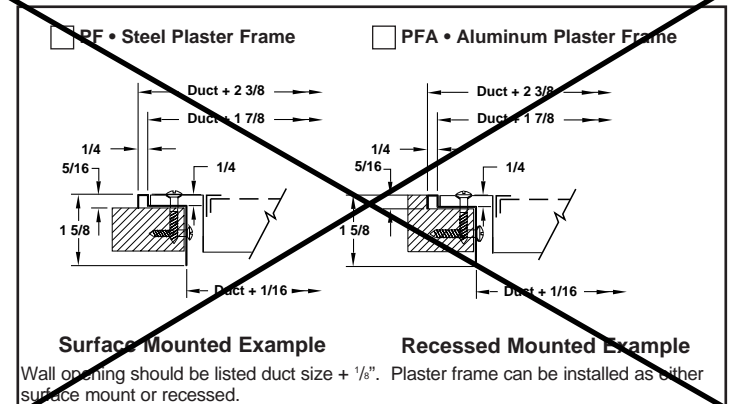

**Perforated Return Grilles and Registers
Aluminum Borders • Aluminum Perforated Face**

Model: ~~X~~ 8F

Fasteners

Mounting Frames

Accessories (Optional) Check if provided

- Neck mounted opposed blade damper (galvanized steel)
- IS • Insect Screen ($1/16"$ square mesh – galvanized steel)
- DS • Debris Screen ($1/4"$ square mesh – galvanized steel)
- EQT • Earthquake tabs
- Other _____

Standard Finish: #26 White

Optional finish _____

General Description

- Models 8F provides a smooth, perforated face that fits flush with the ceiling to blend with the room decor.
- $3/16"$ staggered holes on $1/4"$ centers.
- 51% free area.
- Optional opposed blade damper has screw-driver adjustment accessible through face of register.
- Material is aluminum border with aluminum perforated face.