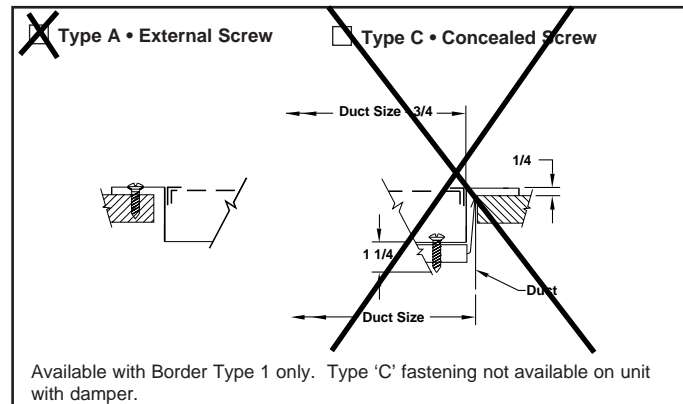

**Perforated Return Grilles and Registers
Aluminum Borders • Aluminum Perforated Face**

Model: ~~X~~ 8F

Fasteners

Mounting Frames

Accessories (Optional) Check if provided

- Neck mounted opposed blade damper (galvanized steel)
- IS • Insect Screen ($1/16"$ square mesh – galvanized steel)
- DS • Debris Screen ($1/4"$ square mesh – galvanized steel)
- EQT • Earthquake tabs
- Other _____

Standard Finish: #26 White

Optional finish _____

General Description

- Models 8F provides a smooth, perforated face that fits flush with the ceiling to blend with the room decor.
- $3/16"$ staggered holes on $1/4"$ centers.
- 51% free area.
- Optional opposed blade damper has screw-driver adjustment accessible through face of register.
- Material is aluminum border with aluminum perforated face.