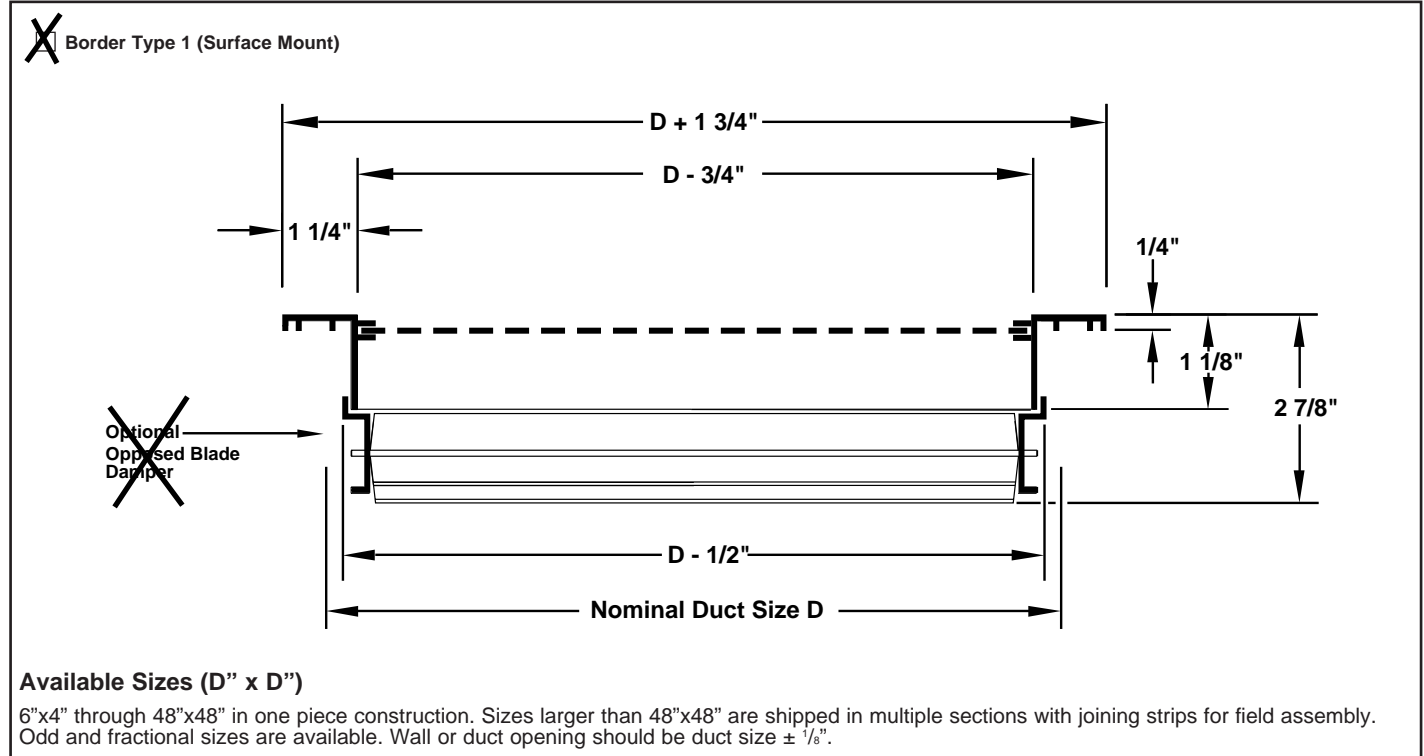

**Perforated Return Grilles and Registers
Aluminum Borders • Aluminum Perforated Face**

Model: ~~X~~ 8F

Fasteners

Mounting Frames

Accessories (Optional) Check if provided

- Neck mounted opposed blade damper (galvanized steel)
- IS • Insect Screen ($1/16"$ square mesh – galvanized steel)
- DS • Debris Screen ($1/4"$ square mesh – galvanized steel)
- EQT • Earthquake tabs
- Other _____

Standard Finish: #26 White

Optional finish _____

General Description

- Models 8F provides a smooth, perforated face that fits flush with the ceiling to blend with the room decor.
- $3/16"$ staggered holes on $1/4"$ centers.
- 51% free area.
- Optional opposed blade damper has screw-driver adjustment accessible through face of register.
- Material is aluminum border with aluminum perforated face.