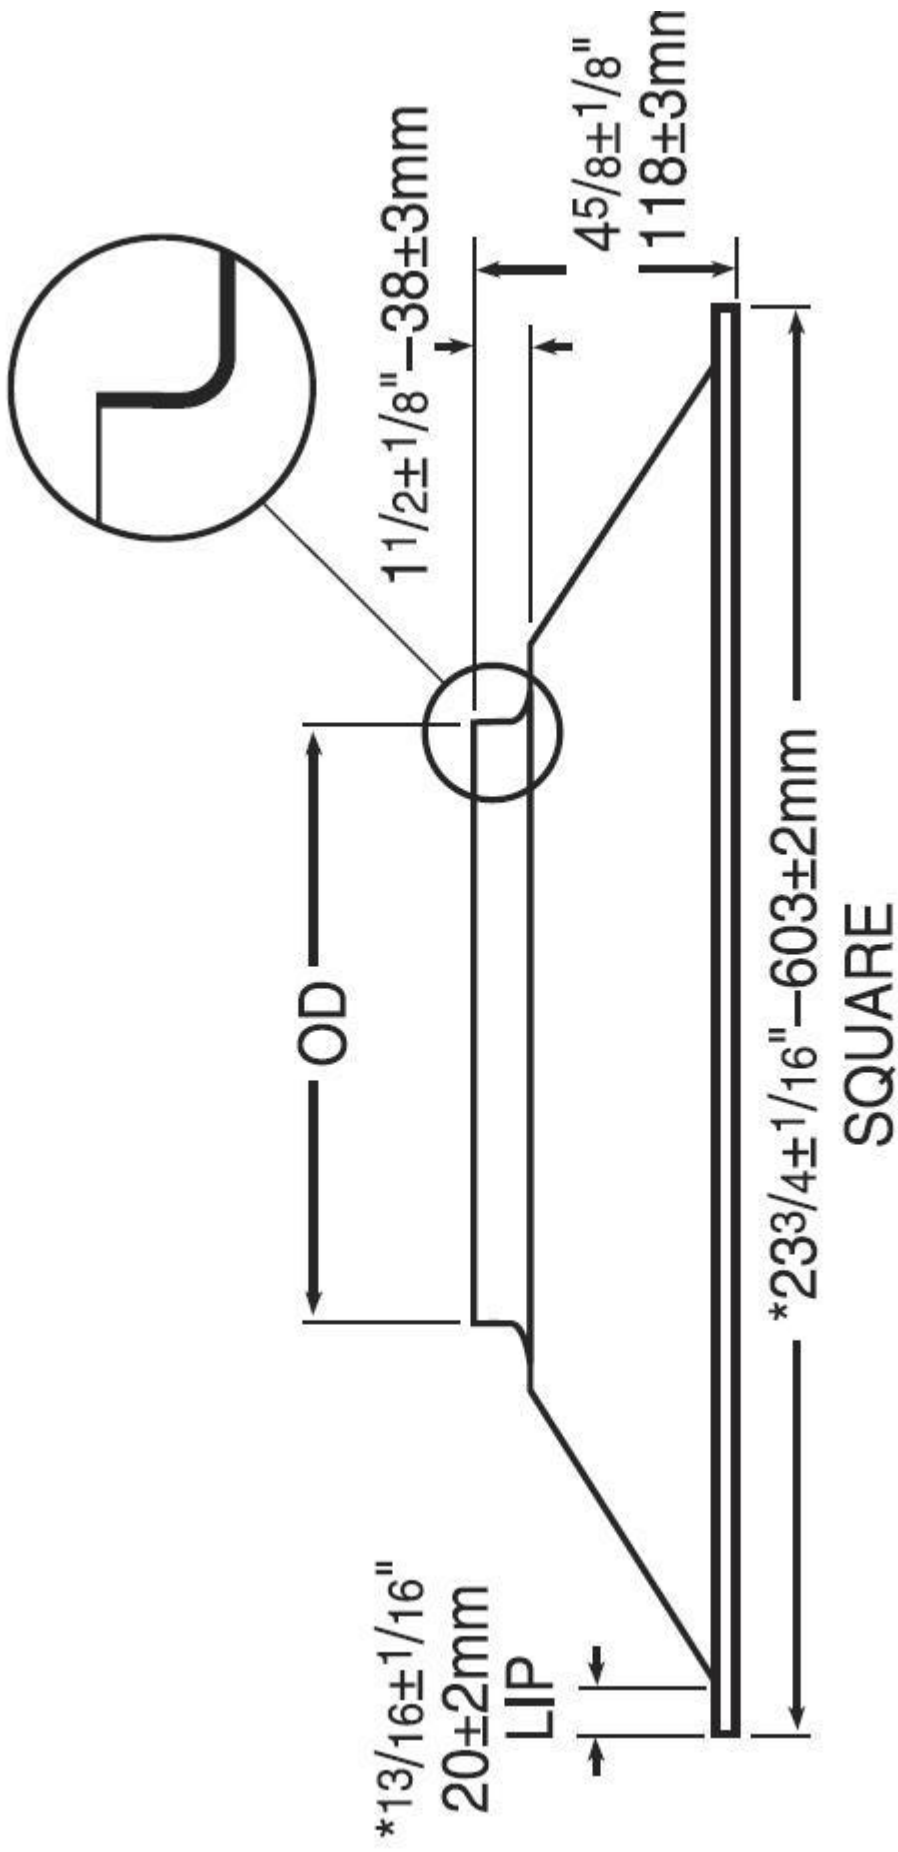

NECK SECTION

*595 ± 2mm Square with 16 ± 2mm lip available
—specify 595mm square.